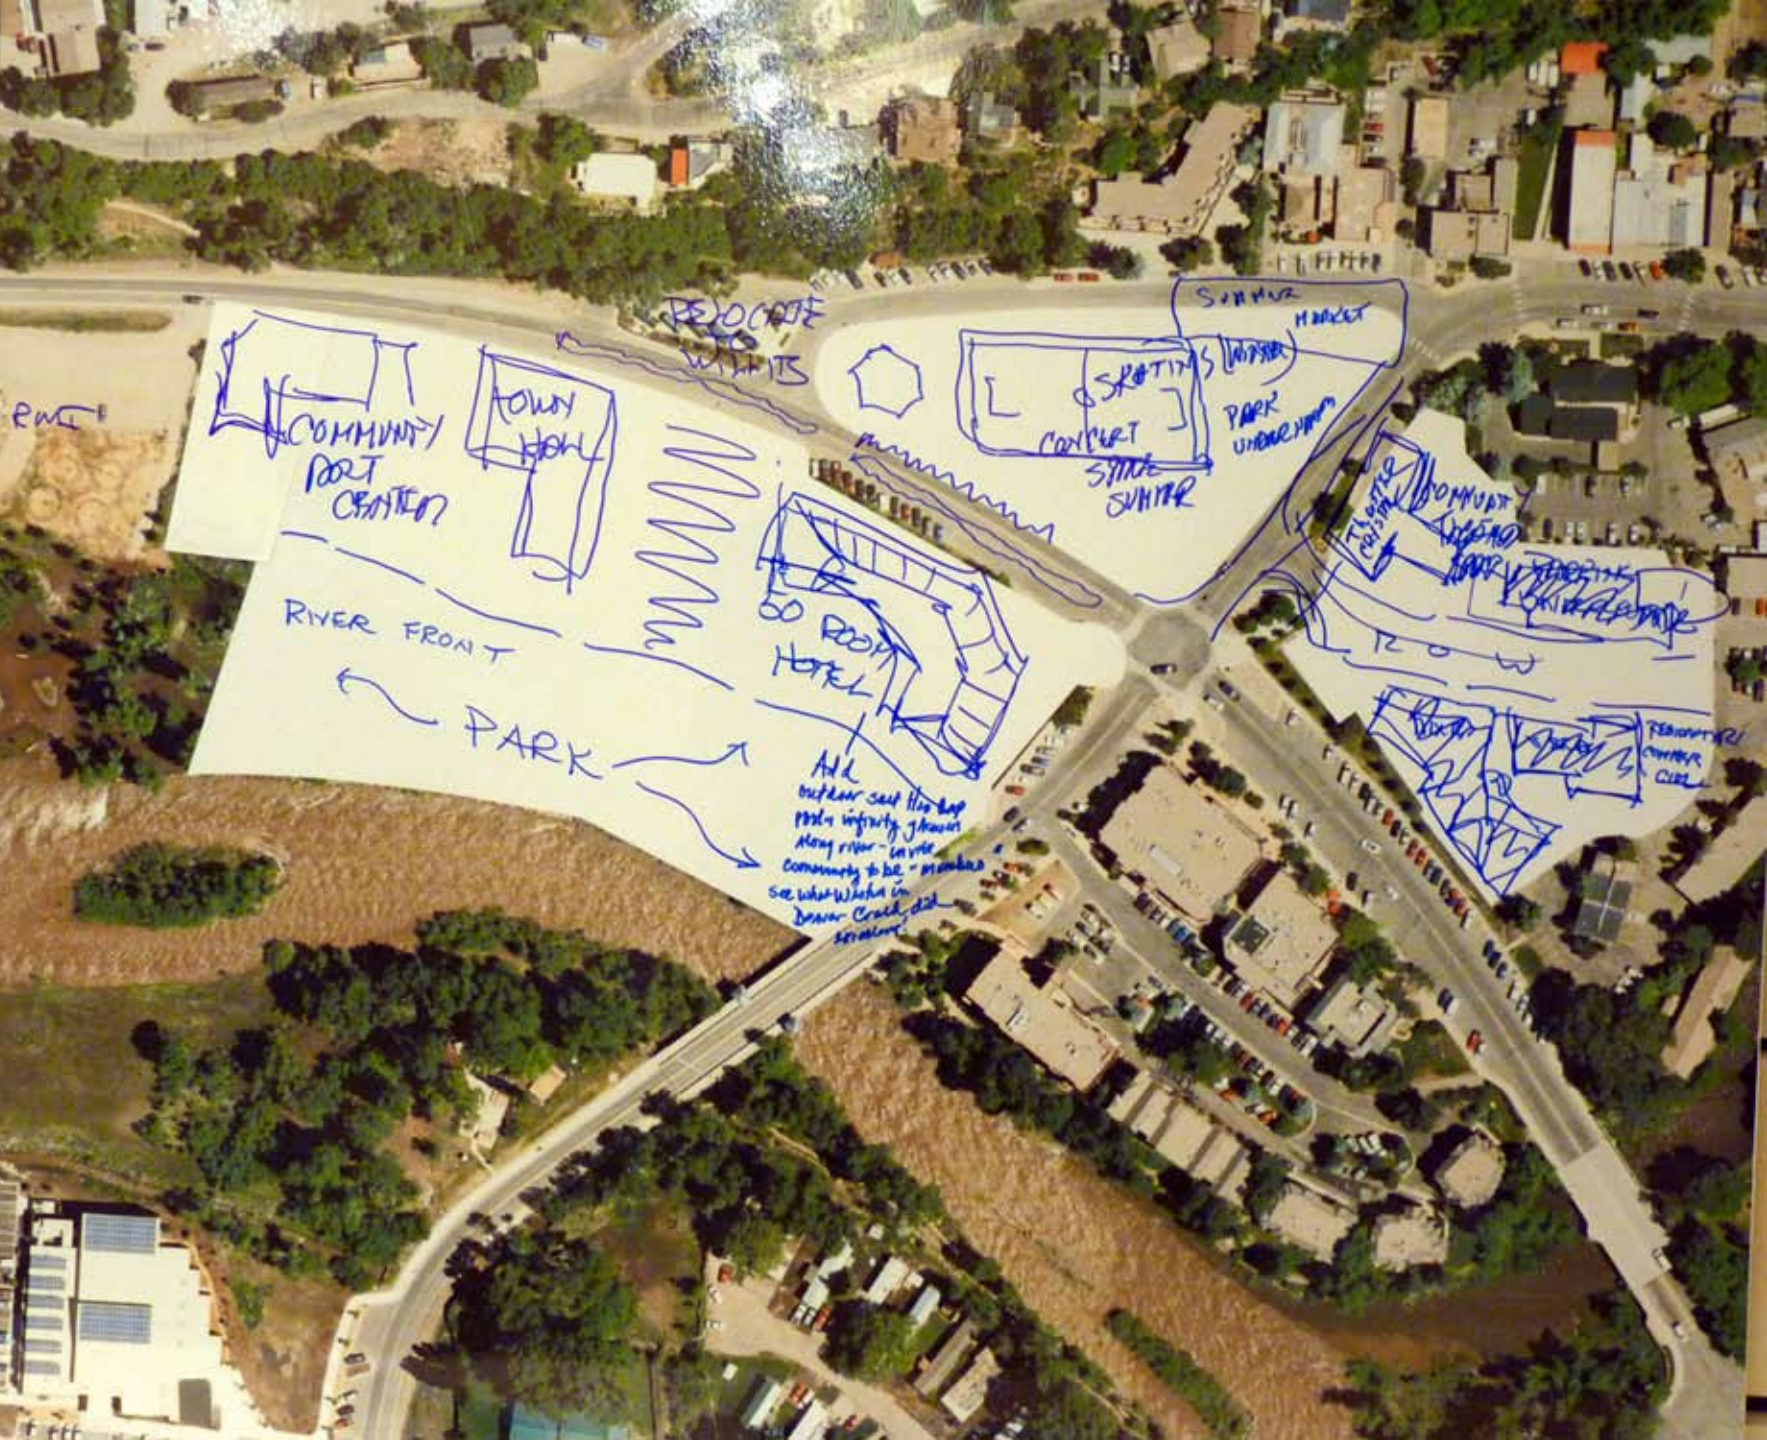

map.
k.
salt.net
else that
ed.

RIVER

COMMUNITY PORT CRATER?

TOWN HALL

RELOCATE WITH IS

SPOTING & SKIING CENTER
SUMMER MARKET
PARK UNDERPASS
SUMMER

RIVER FRONT

50 ROOM HOTEL

PARK

Add outdoor seat like dog park in front of houses along river - in view community to be - members see what works in Denver Creek did something

COMMUNITY STAGE

TOWN

RELOCATED COMMUNITY CLUB

Open space

- Playfield (unscr...)
- Simple nature

Pedestrian walkway / access to water

move Skate park
to Arbamey
Park

WOODLAND
Discovery
Keep it simple
and natural
not ~~man made~~
structures
not man made

OUR TOWN PLANNING

- Draw/Write/Share on the map.
- Take a picture of your work.
- Email your work to ourplan@basalt.net
- When you email us add anything else that you would also like considered.