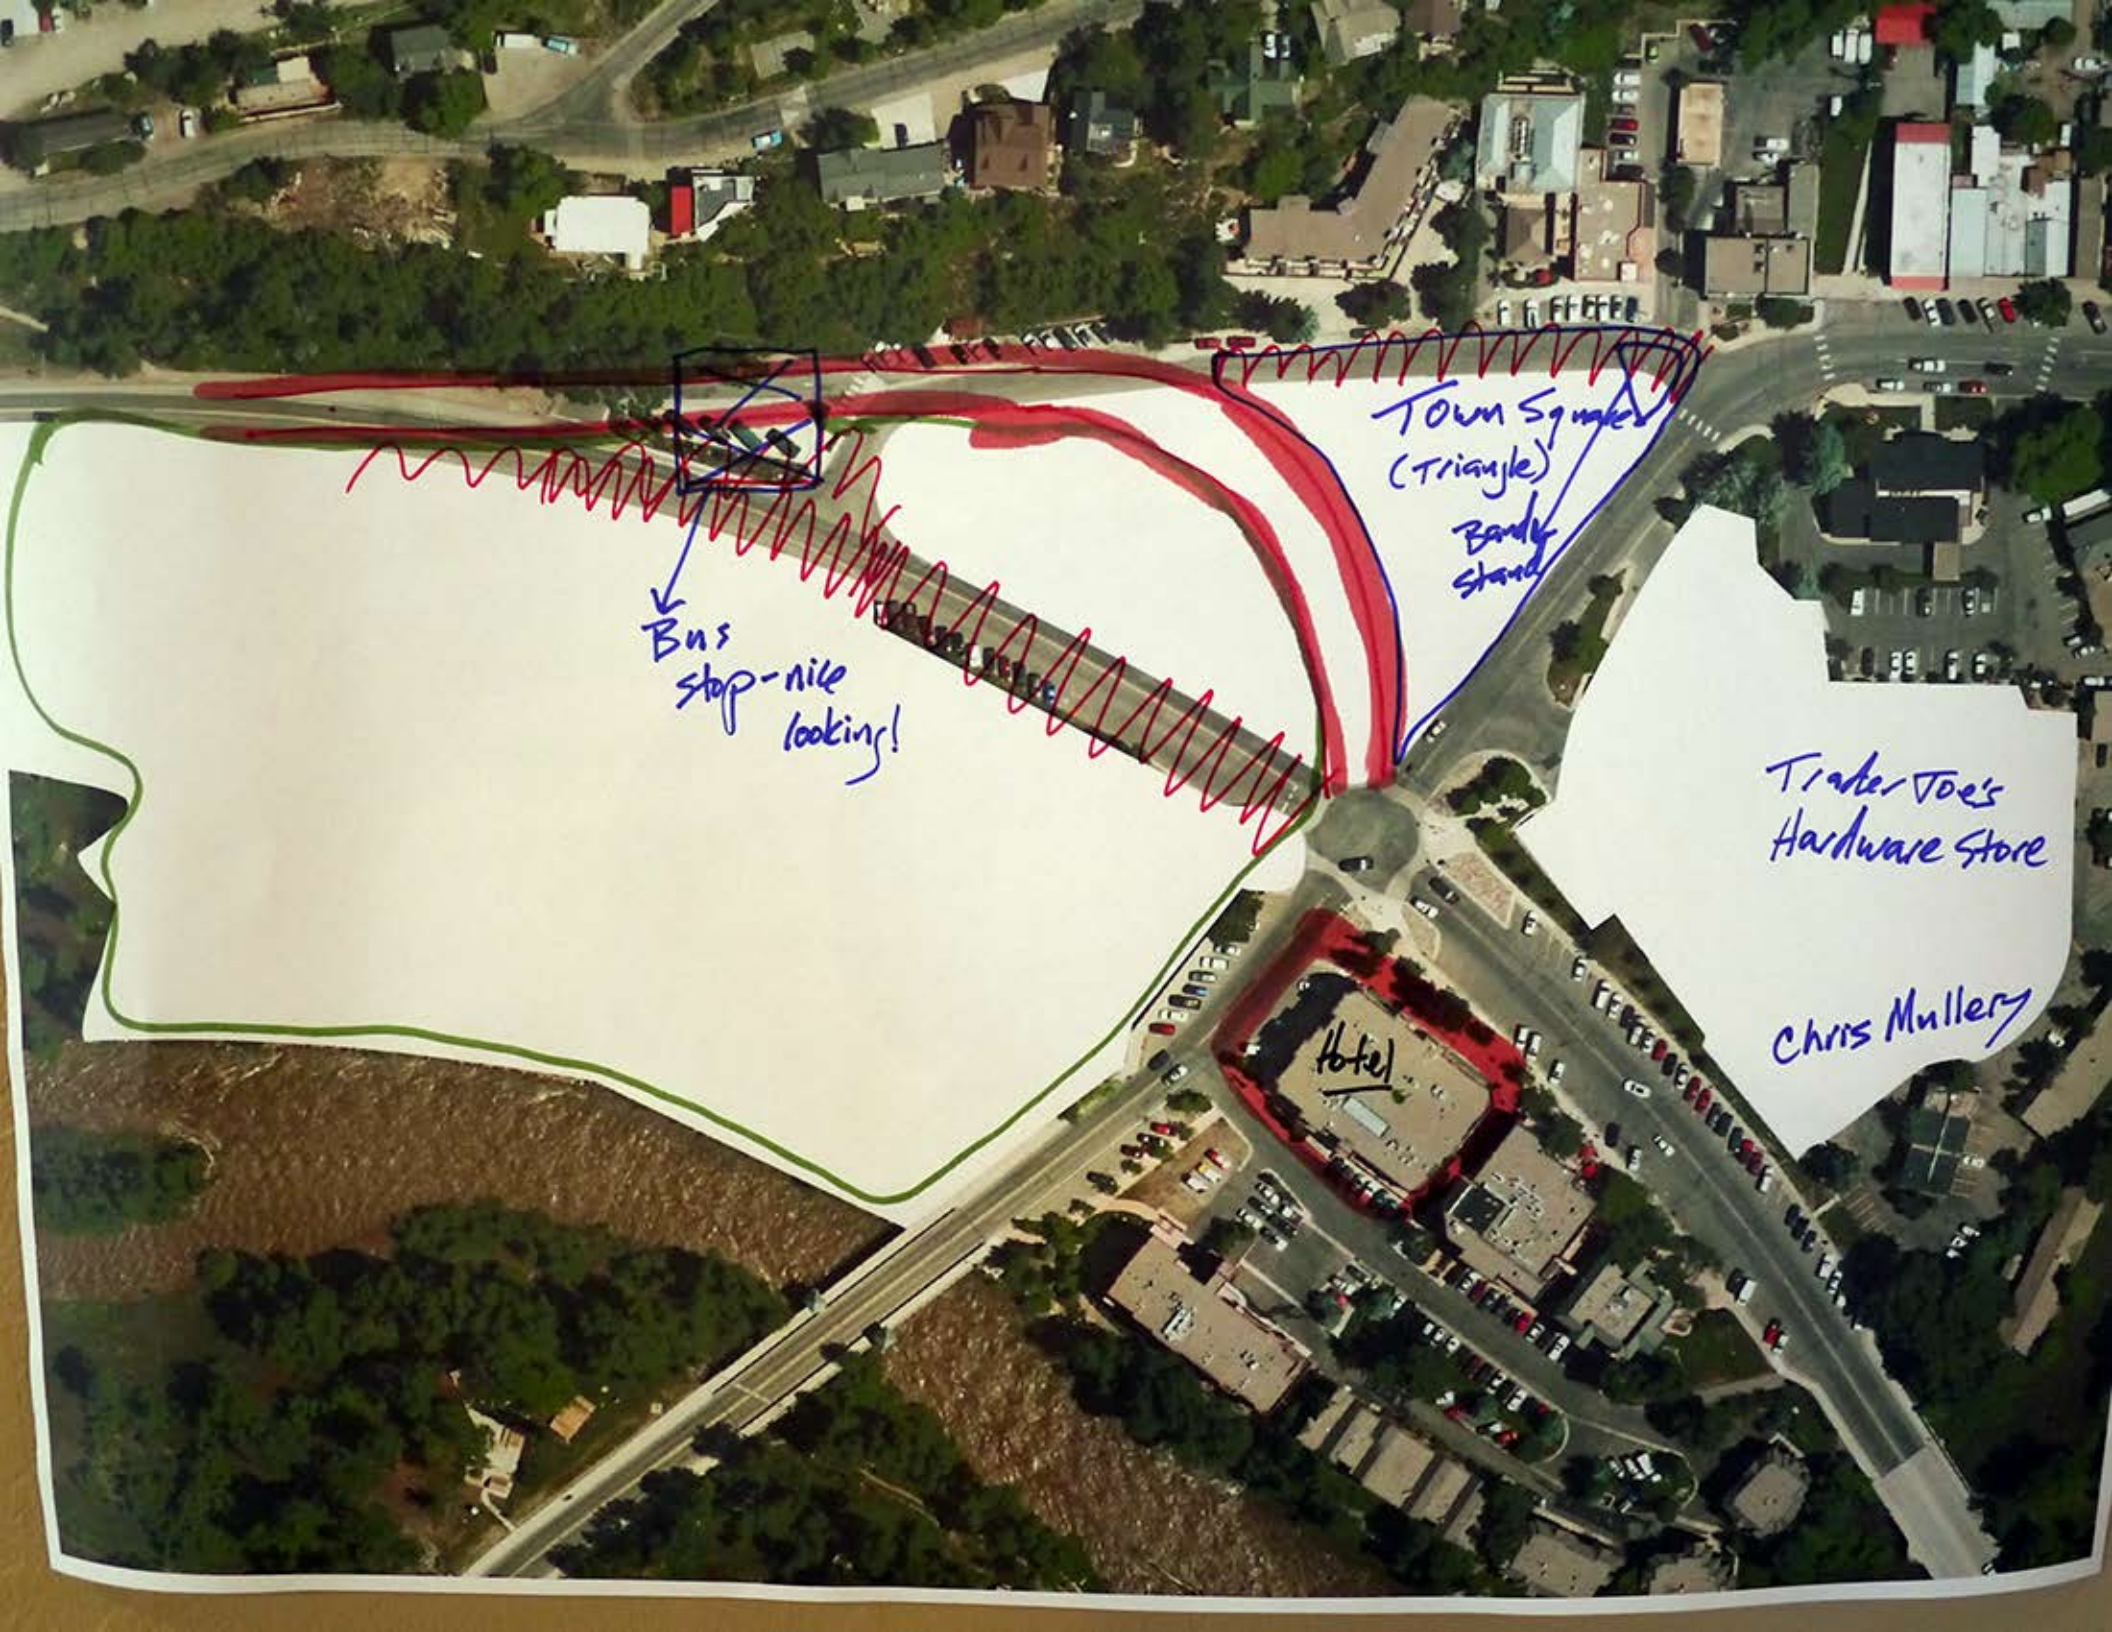

by Scott and
Devi
Gallagher

← TO 82

bike path

Light Height restricted
Restaurants
(NOT CHAIR)

Wgly

Outdoor
Play for
Families in school

New Green
Store
Sports or
Travel Jan

RFC
RMC

pond

slide

swings

Park

outdoor
climbing wall

small
hills

music
amphitheater

Path
blay

KEEP
OPEN SPACE FOR
CONCERTS/MUSIC PERFORMANCES
NO SIGNAGES

Parking Lot

Round
about

parking

Bridge
for people

TRUCK
LAWN
POND

TRUCK
LAWN
POND

TRUCK
LAWN
POND

Site 2

Wily

Town Hall

Mixed use

Park

Hotel
Retail Restaurant

parking garage
one level

Town Square
(Triangle)
Bandy
stand