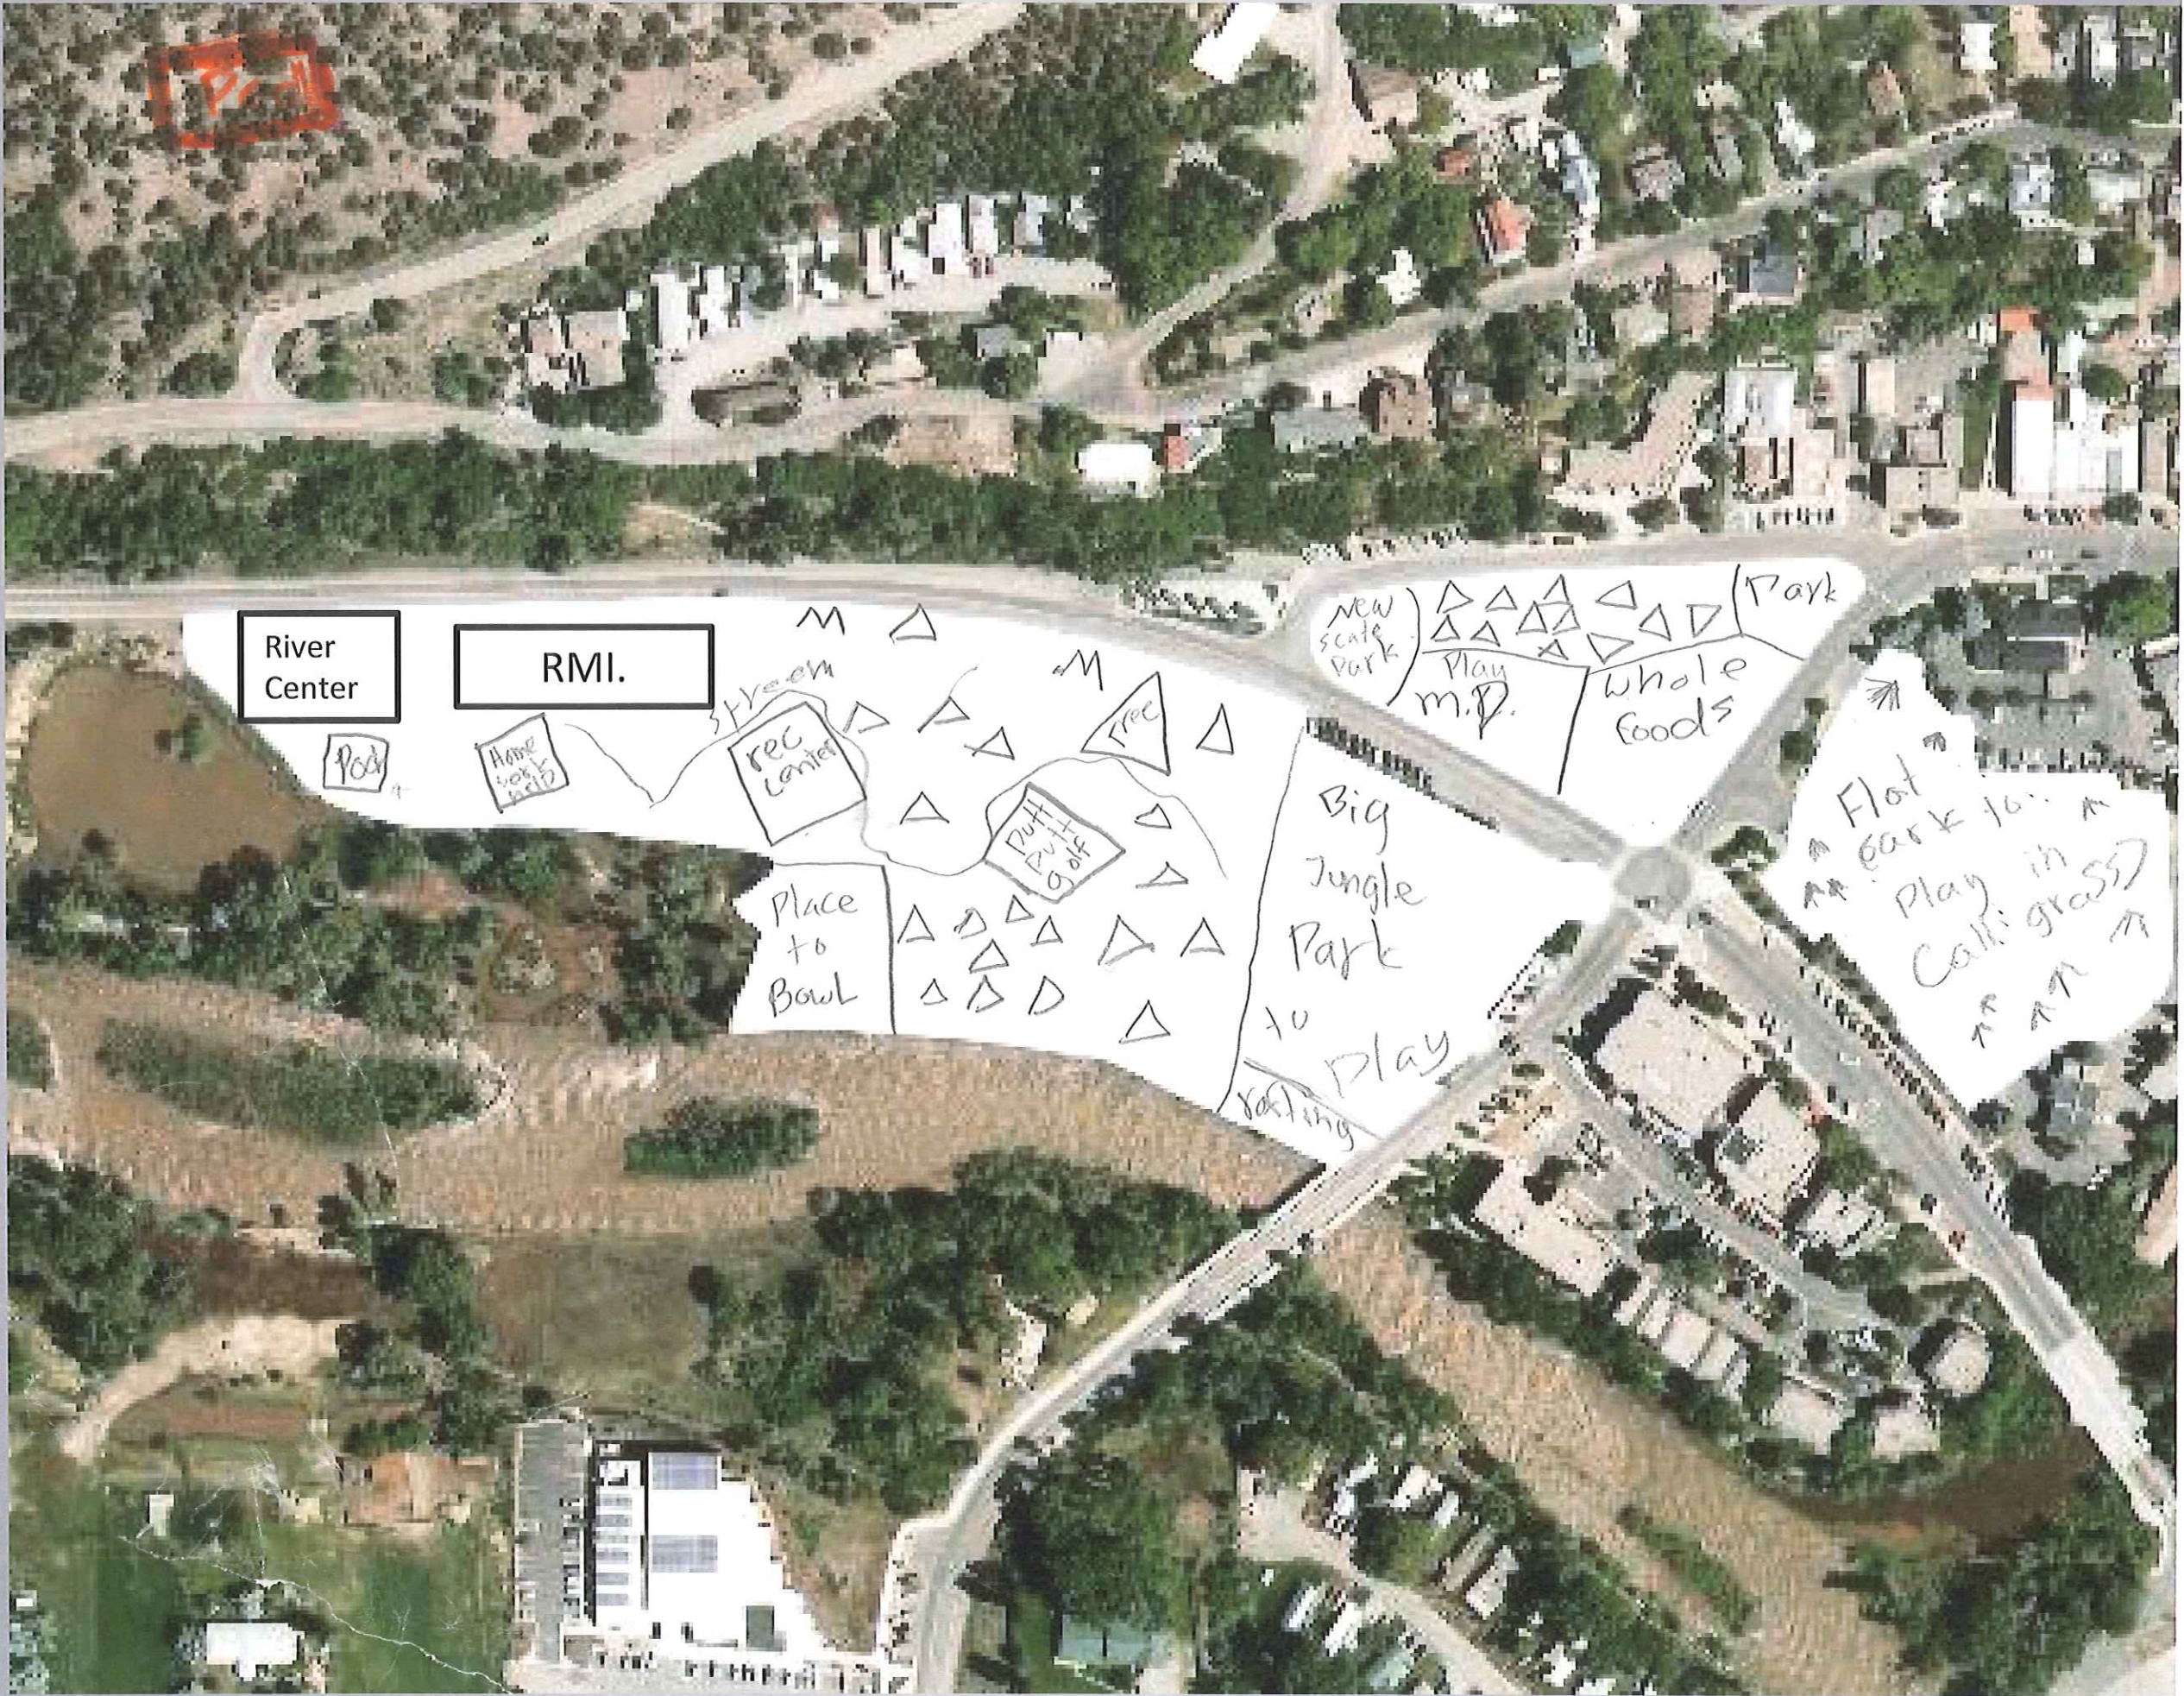

Key:
river
tree
hills

Blaker

River Center

RMI.

rec center

Pub with Golf

Place to Bowl

Big Jungle Park
to play

New skate park

Play m.p.

Whole Foods

Flat park for

play in Calli grass