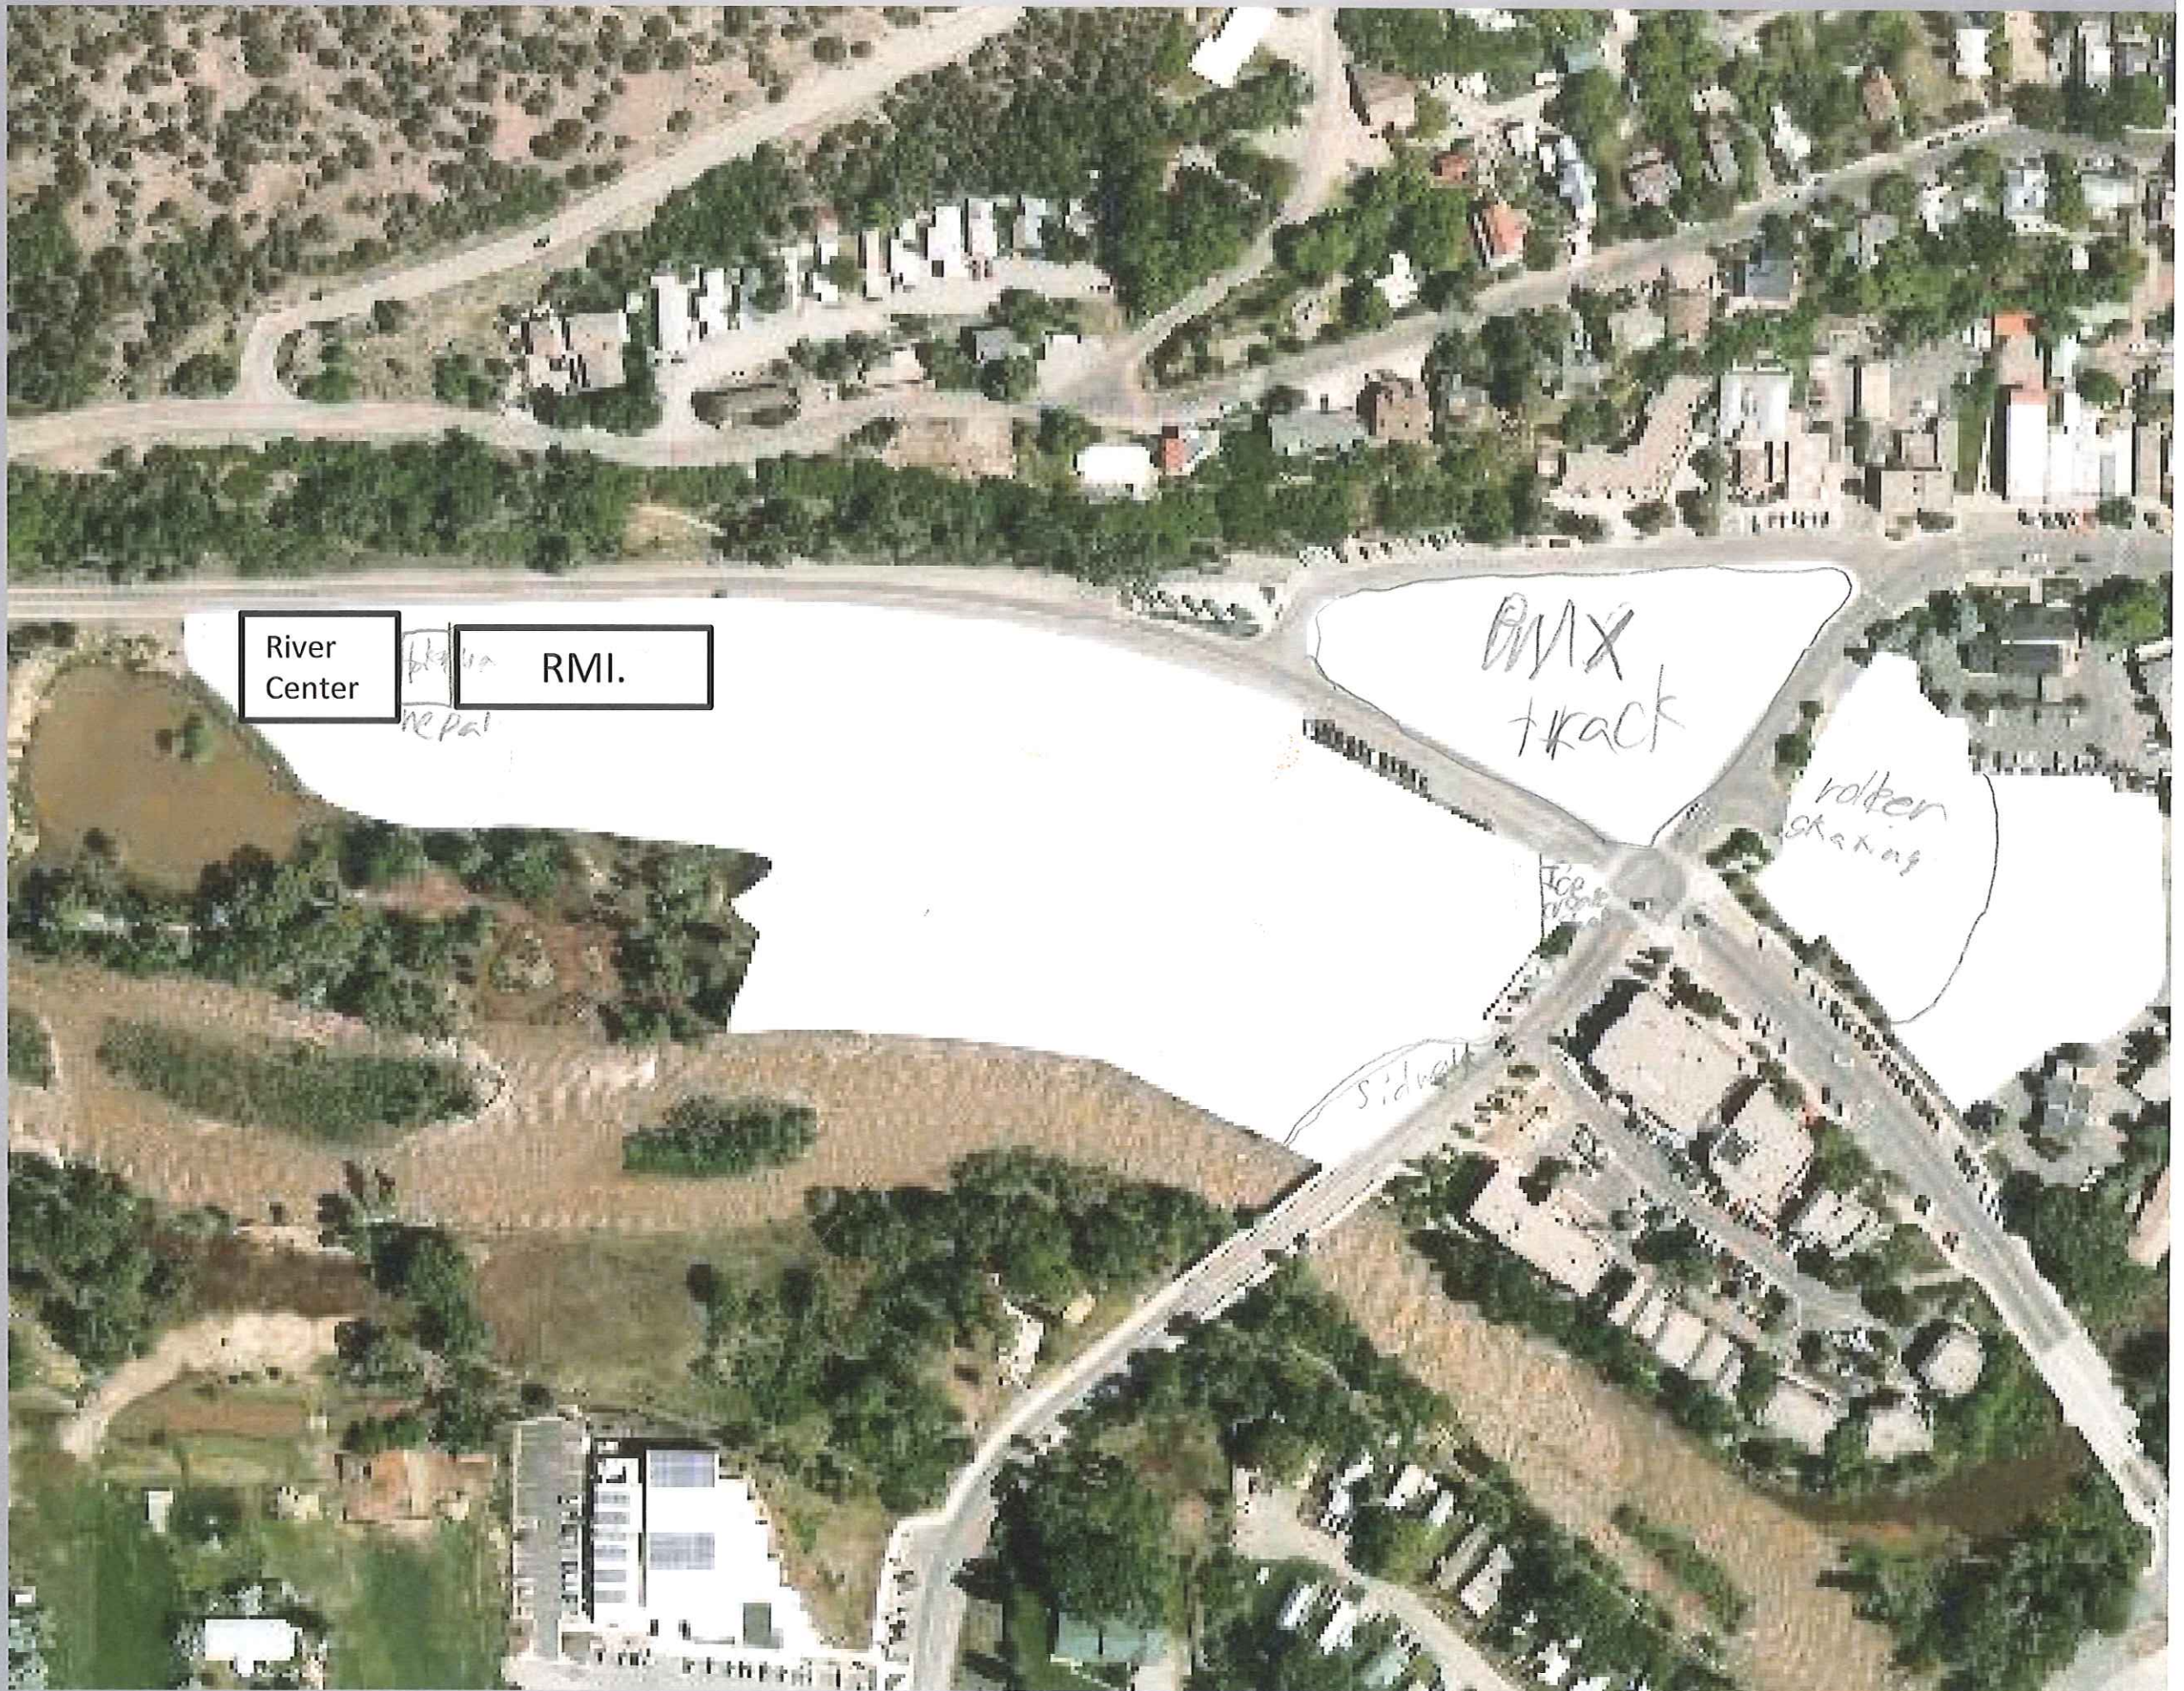

River
Center

Repa

RMI.

BMX
track

roller
skating

Ice
work

Siddons