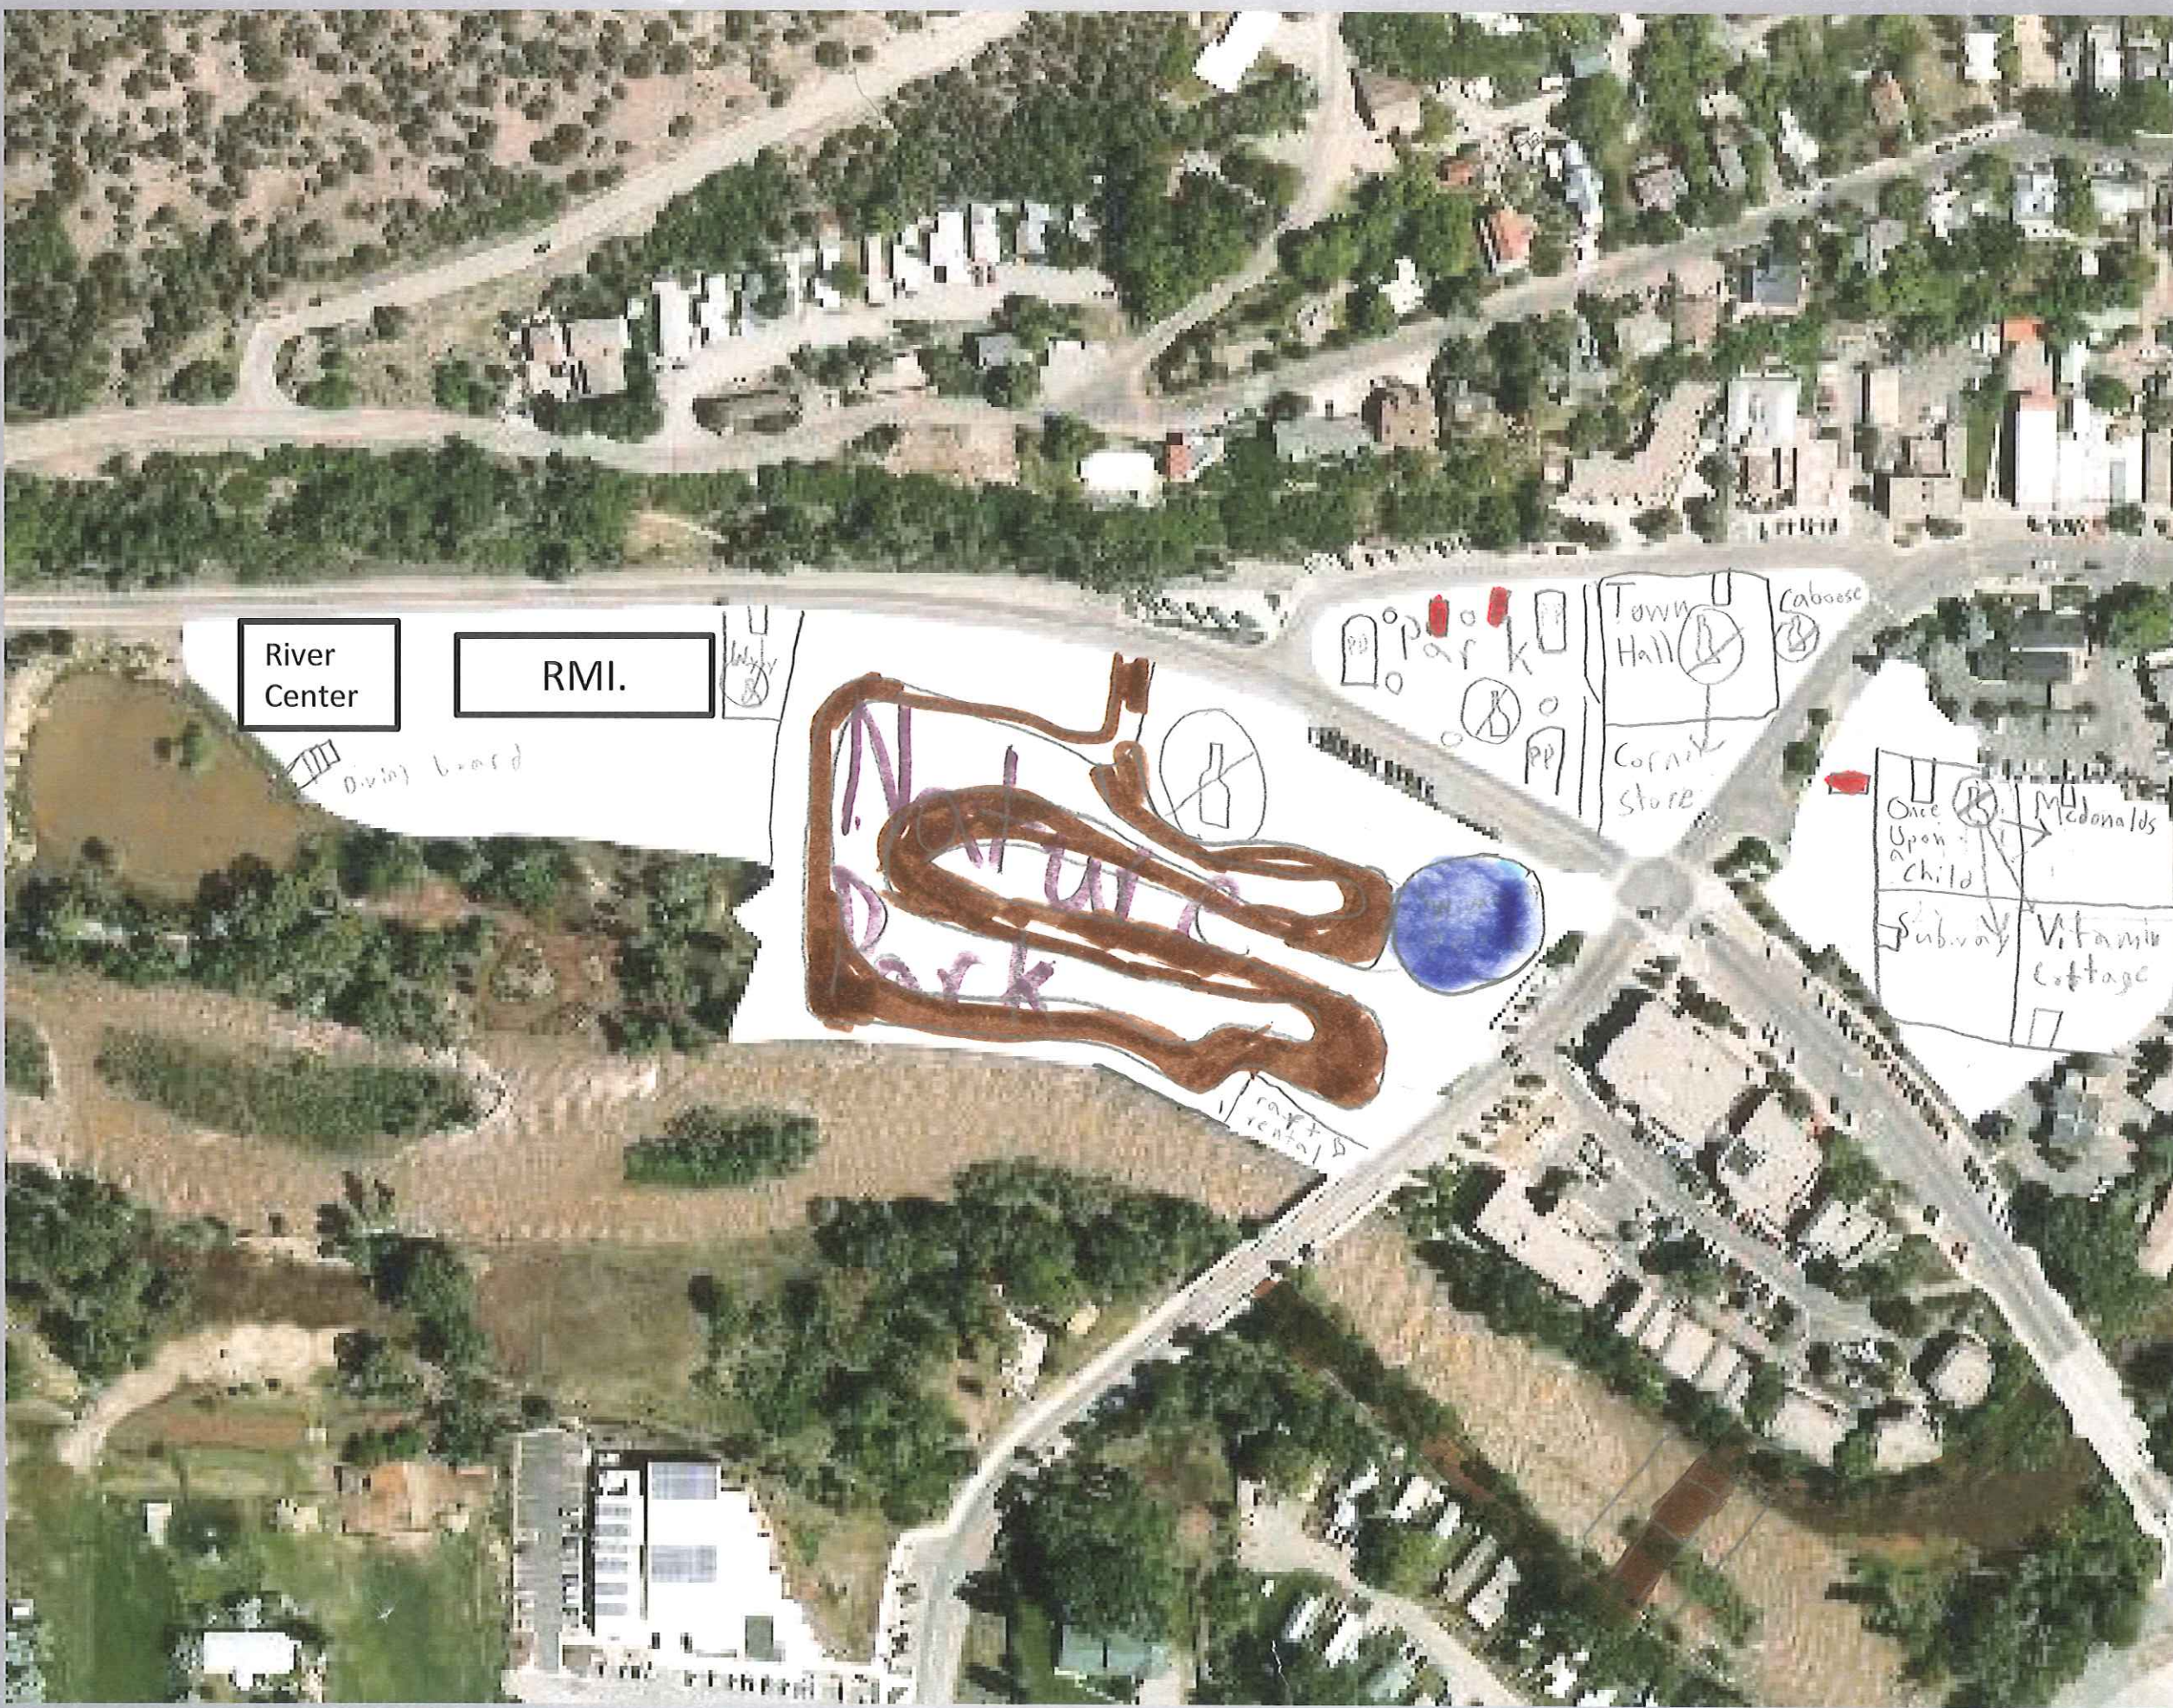

Cooper
Byman
Field the

Key
Alcohol
free
area = 

— =
fence

▭ entrance

∩ = trail

 = bridge

 = bridge

PP Porter
Potty

O = trash
bin

 = vending
machines

DAVID SUTHER

NO

key

SW = Sidewalk

RW = Roadway

PK =

Key:
river
tree
hills

Blaker

River Center

RMI.

rec center

Pub with Golf

Place to Bowl

Big Jungle Park
to play