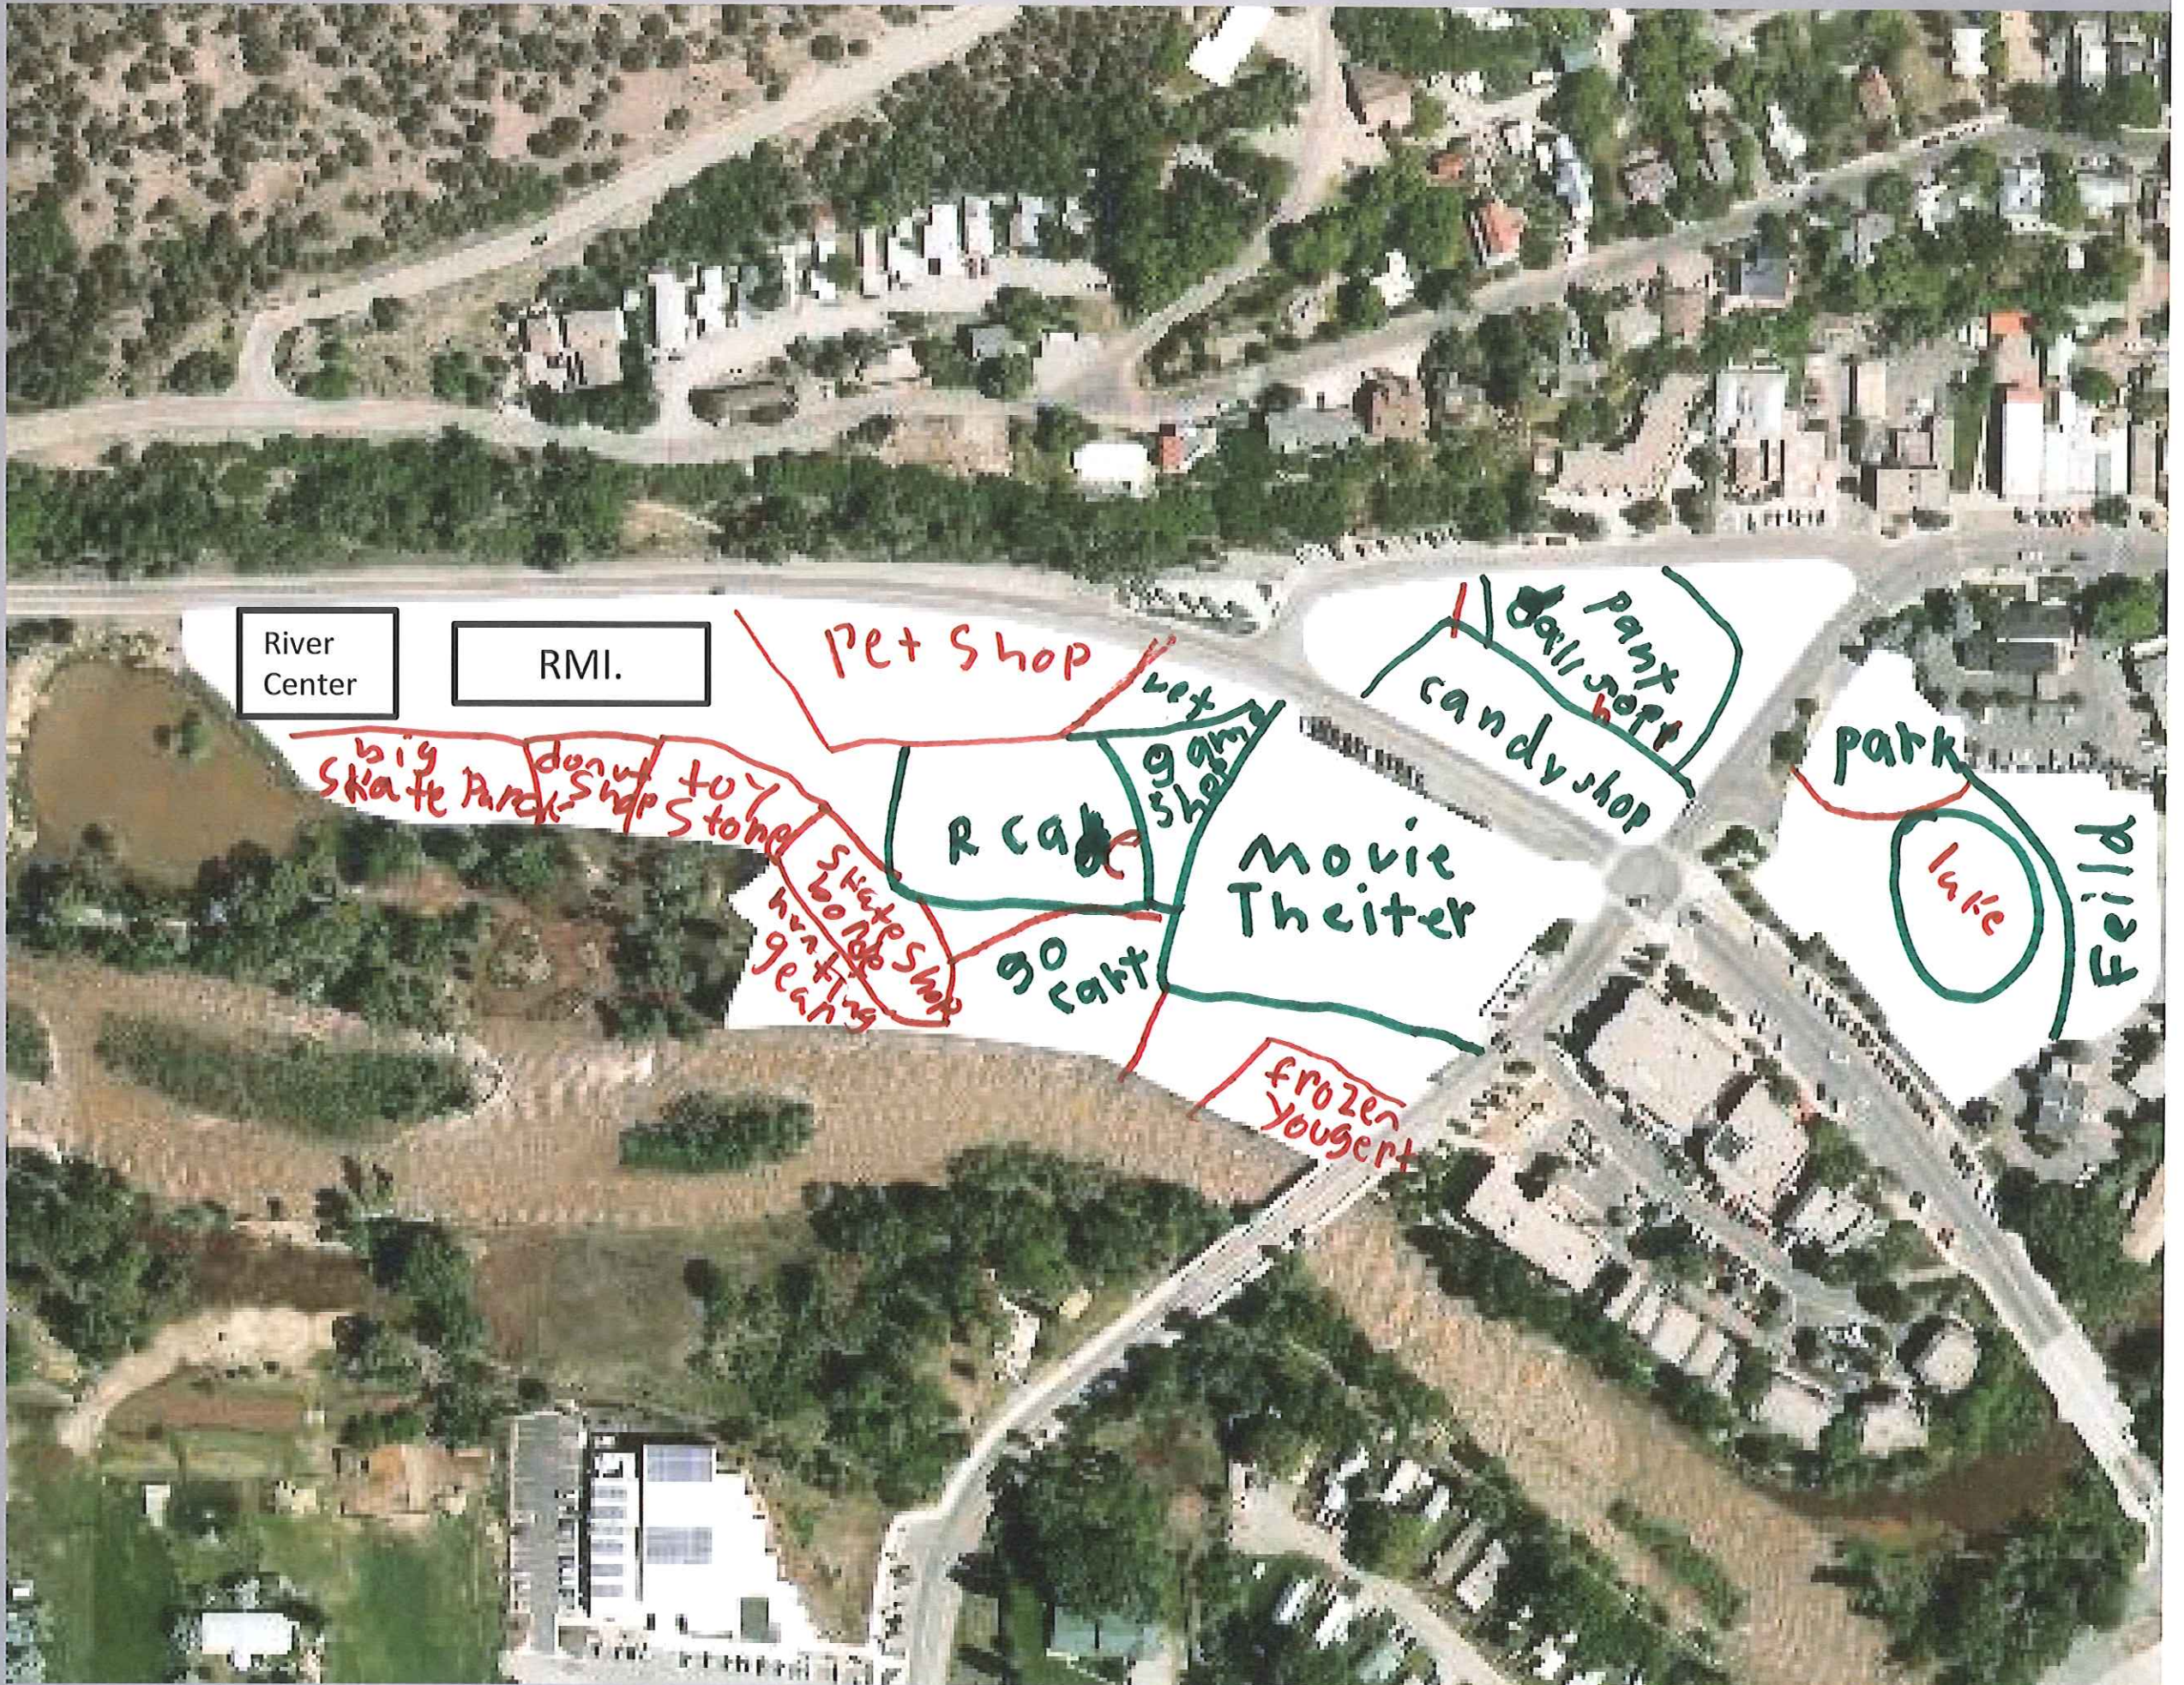

River Center

RMI.

Performing Arts youth CNT

Stage Park

OPEN

Hotel/Restaurant

OPEN space/corridor
Play ground/Exercise
Extend River Trail

OPEN

Big Natural Foods market

Bike Shop

Restaurants

Shops

River Center

RMI.

pet shop

big Skate Park

Candy shop

shops

Mini-golf

Trader Joes

~~at east~~
youth center

Playground

Park

Trail

Restaurants
open like
good green
spot

River Center

RMI.

Open green
Keep
Trees

open

skate Park

BMX
Pump
Track

Outdoor
Edu.